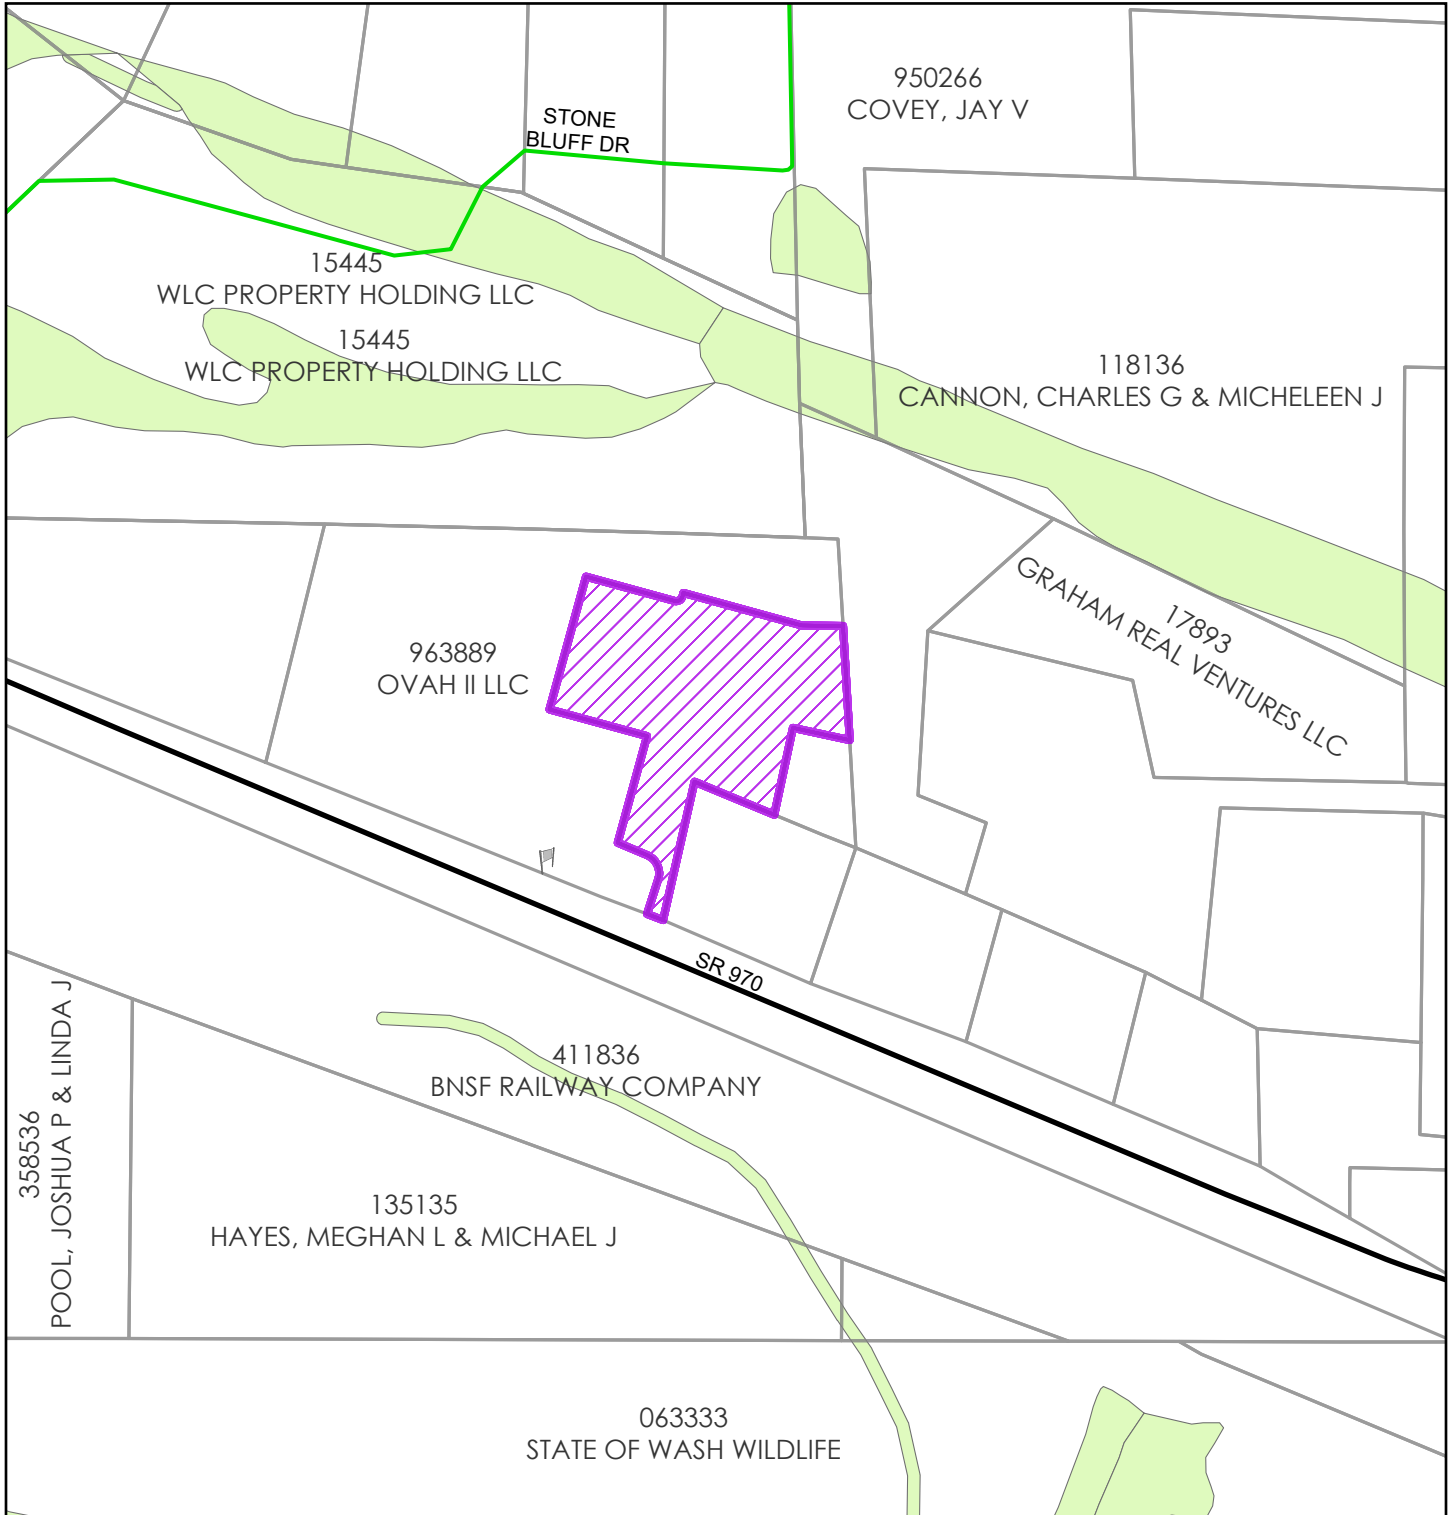

SI-26-00001 Monster Garage

Critical Areas

2026

0 160 320 Feet

0 55 110 Meters

Coordinate System: NAD 1983 StatePlane Washington South FIPS 4602 Feet